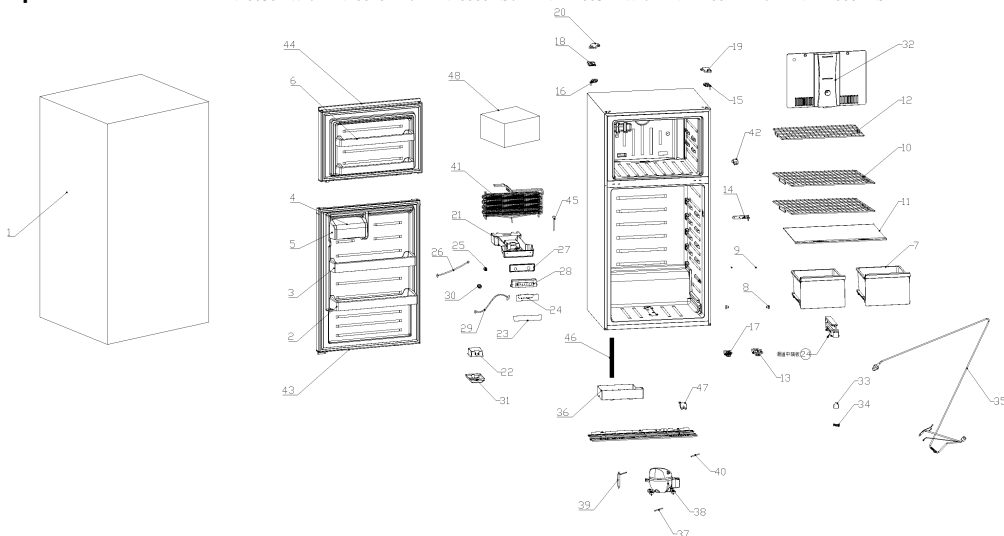

Spare Parts List

PRN20050AW / PRN20070AB / PRN20060AS / PRNIM20051AW / PRNIM20071AB / PRNIM20061AS

No.	Part Code	Description of Spare Part	Quantity	Unit Price
1	3106003378	Carton	1	10.0
2	8200006301	Big Door rack,lower	1	3.0
3	8200006302	Middle Door rack,lower	1	2.0
4	8200006335	Cover of Small Door rack,lower	1	1.0
5	8200006336	Small Door rack,lower	1	1.0
6	8200006303	Door rack,upper	2	2.5
7	8200006304	Crisper drawer	2	8.5
8	8200003591	Drawer limit post	2	0.1
9	3200000330	Tapping Screw,GB/T845,ST4.2*13,ROHS	9	0.1
10	3404001542	Shelf,lower	2	9.0
11	8204007217	Cover of crisper drawer	1	4.5
12	3404001513	Shelf,upper	1	4.5
13	3406001125	Lower door hinge	1	2.0
14	3406001126	Middle door hinge	1	1.0
15	3406001127	Upper door hinge,right	1	0.7
16	3406001128	Upper door hinge,left	1	0.7
17	3406001124	Long adjust leg	1	0.9
18	8200006328	Upper door hinge cover	1	0.2
19	8200006329	Upper door hinge cover,right	1	0.2
20	8200006330	Upper door hinge cover,left	1	0.2
21	8200006383	lower air flue components	1	4.0
22	3406001123	Lamp holder	1	0.5
23	3101008260	Thermostat panel foil	1	0.3
24	3005001717	Main power board	1	10.0
25	3002000624	Lamp bulb	1	1.5
26	3009900756	Lamp holder line	1	1.2
27	8200006339	Thermostat panel cover	1	0.3
28	8200006345	Thermostat panel box	1	0.5
29	3009900745	Thermostat panel line	1	3.5
30	3500003819	Lamp holder seals	1	0.2
31	8200006338	Lamp cover	1	0.2
32	8200006389	Upper air flue components	1	16.0
33	8200006318	Housing of terminal 2	1	0.2
34	8200006319	Housing of terminal 1	1	0.2
35	3009900746	Power supply cord plug	1	3.5
36	8200005472	Drain pan	1	1.0
37	8109002822	Connecting tube of discharge tube	1	1.5
38	3000001652	Compressor	1	35.0
39	3405500862	Drier filter	1	1.0
40	8109002898	Connecting tube of process tube	1	0.3
41	3405500916	Refrigeration evaporator	1	13.0
42	3002000625	Door switch	1	0.4
43	8303502720	Lower White/Black door	1	24.0
44	8303502721	Upper White/Black door	1	17.5
45	8106008890	Evaporator heating tube heating wire	1	0.1
46	3504000244	External drain pipe	1	0.2
47	8200006486	Caster guard	1	0.1
48	8401005204	ICEMAKER	1	42.0
49	8200000134	Egg tray	1	1.0
50	3500000086	Ice cube tray	1	1.0
43-S	8303502720-S	Lower Silver door	1	34.0
44-S	8303502721-S	Upper Silver door	1	23.0