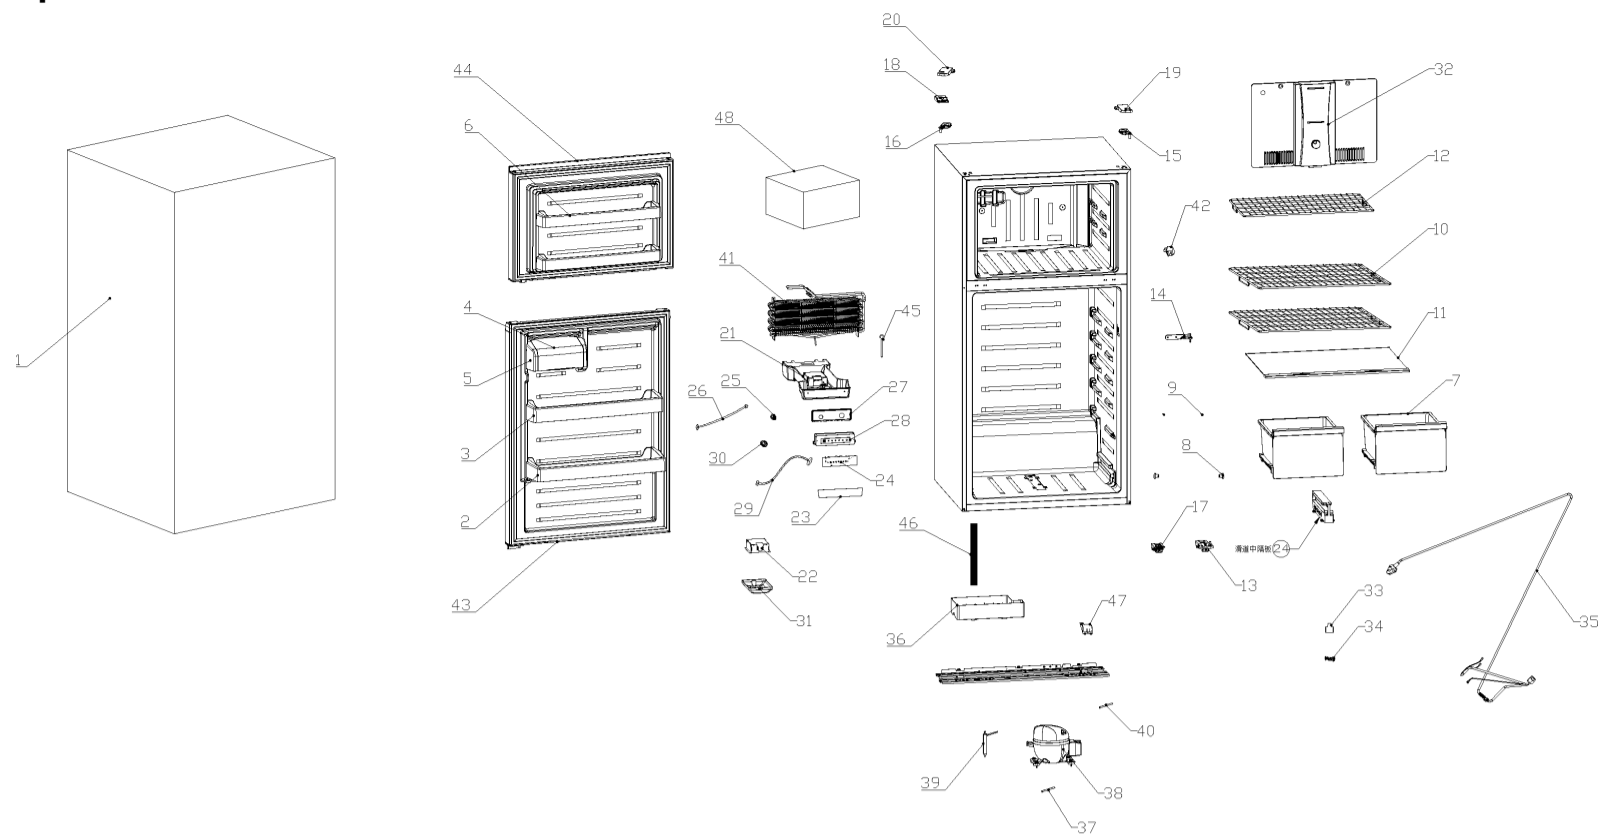

Spare Parts List PRN18050AW /PRN18070AB /PRN18060AS /PRNIM18051AW /PRNIM18071AB /PRNIM18061AS

| No. | Part Code | Description of Spare Part | Quantity |
|------|--------------|--------------------------------------|----------|
| 1 | 3106003379 | Carton | 1 |
| 2 | 8200006333 | Big Door rack,lower | 1 |
| 3 | 8200006334 | Middle Door rack,lower | 1 |
| 4 | 8200006335 | Cover of Small Door rack,lower | 1 |
| 5 | 8200006336 | Small Door rack,lower | 1 |
| 6 | 8200006337 | Door rack,upper | 2 |
| 7 | 8200006326 | Crisper drawer | 2 |
| 8 | 8200003591 | Drawer limit post | 2 |
| 9 | 3200000330 | Tapping Screw,GB/T845,ST4.2*13,ROHS | 9 |
| 10 | 3404001543 | Shelf,lower | 2 |
| 11 | 8204007219 | Cover of crisper drawer | 1 |
| 12 | 3404001512 | Shelf,upper | 1 |
| 13 | 3406001125 | Lower door hinge | 1 |
| 14 | 3406001126 | Middle door hinge | 1 |
| 15 | 3406001127 | Upper door hinge,right | 1 |
| 16 | 3406001128 | Upper door hinge,left | 1 |
| 17 | 3406001124 | Long adjust leg | 1 |
| 18 | 8200006328 | Upper door hinge cover | 1 |
| 19 | 8200006329 | Upper door hinge cover,right | 1 |
| 20 | 8200006330 | Upper door hinge cover,left | 1 |
| 21 | 8200006383 | lower air flue components | 1 |
| 22 | 3406001123 | Lamp holder | 1 |
| 23 | 3101008260 | Thermostat panel foil | 1 |
| 24 | 3005001717 | Main power board | 1 |
| 25 | 3002000624 | Lamp bulb | 1 |
| 26 | 3009900756 | Lamp holder line | 1 |
| 27 | 8200006339 | Thermostat panel cover | 1 |
| 28 | 8200006345 | Thermostat panel box | 1 |
| 29 | 3009900745 | Thermostat panel line | 1 |
| 30 | 3500003819 | Lamp holder seals | 1 |
| 31 | 8200006338 | Lamp cover | 1 |
| 32 | 8200006382 | Upper air flue components | 1 |
| 33 | 8200006318 | Housing of terminal 2 | 1 |
| 34 | 8200006319 | Housing of terminal 1 | 1 |
| 35 | 3009900746 | Power supply cord plug | 1 |
| 36 | 8200005472 | Drain pan | 1 |
| 37 | 8109002822 | Connecting tube of discharge tube | 1 |
| 38 | 3000001652 | Compressor | 1 |
| 39 | 3405500862 | Drier filter | 1 |
| 40 | 8109002898 | Connecting tube of process tube | 1 |
| 41 | 3405500916 | Refrigeration evaporator | 1 |
| 42 | 3002000625 | Door switch | 1 |
| 43 | 8303502723 | Lower White/Black door | 1 |
| 44 | 8303502722 | Upper White/Black door | 1 |
| 45 | 8106008890 | Evaporator heating tube heating wire | 1 |
| 46 | 3504000244 | External drain pipe | 1 |
| 47 | 8200006486 | Caster guard | 1 |
| 48 | 8401005204 | ICEMAKER | 1 |
| 49 | 8200000134 | Egg tray | 1 |
| 50 | 3500000086 | Ice cube tray | 1 |
| 43-S | 8303502723-S | Lower Silver door | 1 |
| 44-S | 8303502722-S | Upper Silver door | 1 |