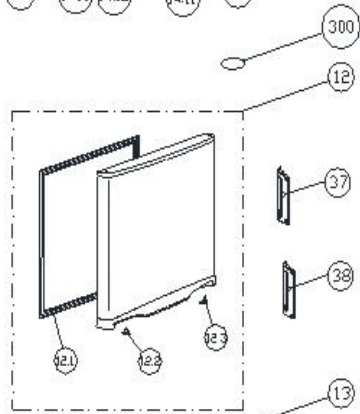

PRF12006HS

No.	Homa Code	Description of Spare Part	Quantity
6	2301400155	Upper door hinge	1
8	3031400040	Middle door hinge	1
9	3031400198	Lower door hinge	1
10	20120020062	Freeze shelf assembly	1
11	2501100002	Door switch	1
12	2100152341	Upper door	1
12.1	2200200032	Upper door gasket	1
12.2	2208510008	Right Aid Closer Of Upper Door	1
13	2100152593	Lower door	1
13.1	2200200033	Lower door gasket	1
13.2	2208510071	Right Aid Closer Of Lower Door	1
14	2500800222	Thermostat controller	1
14.1	2400200011	Thermostat	1
14.11	20122010037	Thermostat Knob	1
14.3	3050500007	Incandescent bulb	1
14.5	20122010002	Controller Shell	1
14.6	20122010048	Lamp Cover	1
14.7	3050600003	Light Holder	1
15	20120020028	Fridge shelf assembly	3
17	2207501651	Middle balcony	3
18	2207501650	Lower balcony	1
19	20122990103	Ice cube tray	1
20	2208300107	Egg tray	2
23	20120030027	Cover of crisper drawer	1
24	2207400645	Crisper drawer assembly	1
27	2400500027	Drier filter	1
28	3040600005	Process tube	1
29	20114070006	Connecting tube	1
30	3050100117	Power supply cord	1
31	20105050012	Compressor bracket	1
33	3050200095	Earthing wire of compressor	1
35	20122990440	Drain pan	1
36	3040100158	Compressor	1
37	2209100032	Front external handle of upper door	1
38	2209100054	Front external handle of lower door	1
56	20122080140	Door hinge cover, right	1
57	20122990781	Higher Foot	1
58	20122990782	Higher Leveling Foot	1
300	2700501632	Trademark	1
301	2700121522	Carton	1