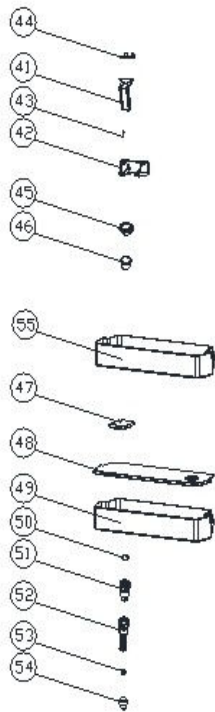

PRF12006HS

No.	Homa Code	Description of Spare Part	Quantity
6	2301400155	Upper door hinge	1
8	3031400040	Middle door hinge	1
9	3031400198	Lower door hinge	1
10	20120020062	Freeze shelf assembly	1
11	2501100002	Door switch	1
12	2100152341	Upper door	1
12.1	2200200032	Upper door gasket	1
12.2	2208510008	Right Aid Closer Of Upper Door	1
13	2100152593	Lower door	1
13.1	2200200033	Lower door gasket	1
13.2	2208510071	Right Aid Closer Of Lower Door	1
14	2500800222	Thermostat controller	1
14.1	2400200011	Thermostat	1
14.11	20122010037	Thermostat Knob	1
14.3	3050500007	Incandescent bulb	1
14.5	20122010002	Controller Shell	1
14.6	20122010048	Lamp Cover	1
14.7	3050600003	Light Holder	1
15	20120020028	Fridge shelf assembly	3
17	2207501651	Middle balcony	3
18	2207501650	Lower balcony	1
19	20122990103	Ice cube tray	1
20	2208300107	Egg tray	2
23	20120030027	Cover of crisper drawer	1
24	2207400645	Crisper drawer assembly	1
27	2400500027	Drier filter	1
28	3040600005	Process tube	1
29	20114070006	Connecting tube	1
30	3050100117	Power supply cord	1
31	20105050012	Compressor bracket	1
33	3050200095	Earthing wire of compressor	1
35	20122990440	Drain pan	1
36	3040100158	Compressor	1
37	2209100032	Front external handle of upper door	1
38	2209100054	Front external handle of lower door	1
56	20122080140	Door hinge cover, right	1
57	20122990781	Higher Foot	1
58	20122990782	Higher Leveling Foot	1
300	2700501632	Trademark	1
301	2700121522	Carton	1

ONE OF 57-62