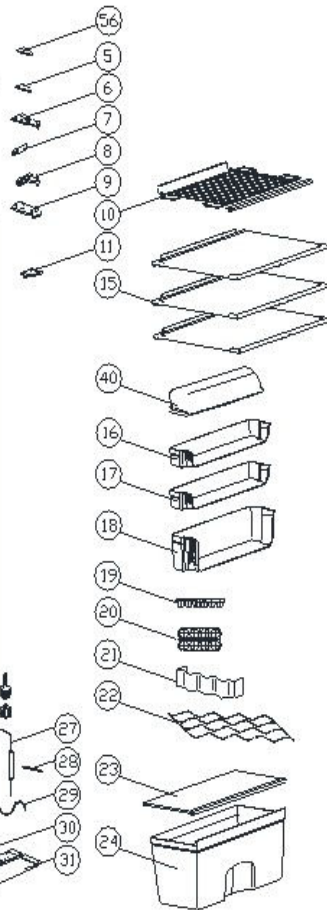

PRF12006HS

No.	Homa Code	Description of Spare Part	Quantity
6	2301400155	Upper door hinge	1
8	3031400040	Middle door hinge	1
9	3031400198	Lower door hinge	1
10	20120020062	Freeze shelf assembly	1
11	2501100002	Door switch	1
12	2100152341	Upper door	1
12.1	2200200032	Upper door gasket	1
12.2	2208510008	Right Aid Closer Of Upper Door	1
13	2100152593	Lower door	1
13.1	2200200033	Lower door gasket	1
13.2	2208510071	Right Aid Closer Of Lower Door	1
14	2500800222	Thermostat controller	1
14.1	2400200011	Thermostat	1
14.11	20122010037	Thermostat Knob	1
14.3	3050500007	Incandescent bulb	1
14.5	20122010002	Controller Shell	1
14.6	20122010048	Lamp Cover	1
14.7	3050600003	Light Holder	1
15	20120020028	Fridge shelf assembly	3
17	2207501651	Middle balcony	3
18	2207501650	Lower balcony	1
19	20122990103	Ice cube tray	1
20	2208300107	Egg tray	2
23	20120030027	Cover of crisper drawer	1
24	2207400645	Crisper drawer assembly	1
27	2400500027	Drier filter	1
28	3040600005	Process tube	1
29	20114070006	Connecting tube	1
30	3050100117	Power supply cord	1
31	20105050012	Compressor bracket	1
33	3050200095	Earthing wire of compressor	1
35	20122990440	Drain pan	1
36	3040100158	Compressor	1
37	2209100032	Front external handle of upper door	1
38	2209100054	Front external handle of lower door	1
56	20122080140	Door hinge cover, right	1
57	20122990781	Higher Foot	1
58	20122990782	Higher Leveling Foot	1
300	2700501632	Trademark	1
301	2700121522	Carton	1

ONE OF 57-62