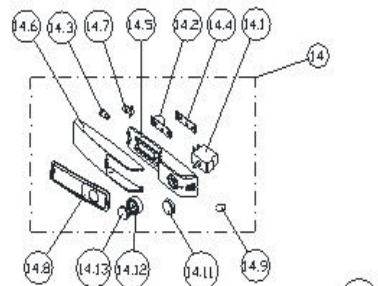

PRF12006HS

No.	Homa Code	Description of Spare Part	Quantity
6	2301400155	Upper door hinge	1
8	3031400040	Middle door hinge	1
9	3031400198	Lower door hinge	1
10	20120020062	Freeze shelf assembly	1
11	2501100002	Door switch	1
12	2100152341	Upper door	1
12.1	2200200032	Upper door gasket	1
12.2	2208510008	Right Aid Closer Of Upper Door	1
13	2100152593	Lower door	1
13.1	2200200033	Lower door gasket	1
13.2	2208510071	Right Aid Closer Of Lower Door	1
14	2500800222	Thermostat controller	1
14.1	2400200011	Thermostat	1
14.11	20122010037	Thermostat Knob	1
14.3	3050500007	Incandescent bulb	1
14.5	20122010002	Controller Shell	1
14.6	20122010048	Lamp Cover	1
14.7	3050600003	Light Holder	1
15	20120020028	Fridge shelf assembly	3
17	2207501651	Middle balcony	3
18	2207501650	Lower balcony	1
19	20122990103	Ice cube tray	1
20	2208300107	Egg tray	2
23	20120030027	Cover of crisper drawer	1
24	2207400645	Crisper drawer assembly	1
27	2400500027	Drier filter	1
28	3040600005	Process tube	1
29	20114070006	Connecting tube	1
30	3050100117	Power supply cord	1
31	20105050012	Compressor bracket	1
33	3050200095	Earthing wire of compressor	1
35	20122990440	Drain pan	1
36	3040100158	Compressor	1
37	2209100032	Front external handle of upper door	1
38	2209100054	Front external handle of lower door	1
56	20122080140	Door hinge cover, right	1
57	20122990781	Higher Foot	1
58	20122990782	Higher Leveling Foot	1
300	2700501632	Trademark	1
301	2700121522	Carton	1