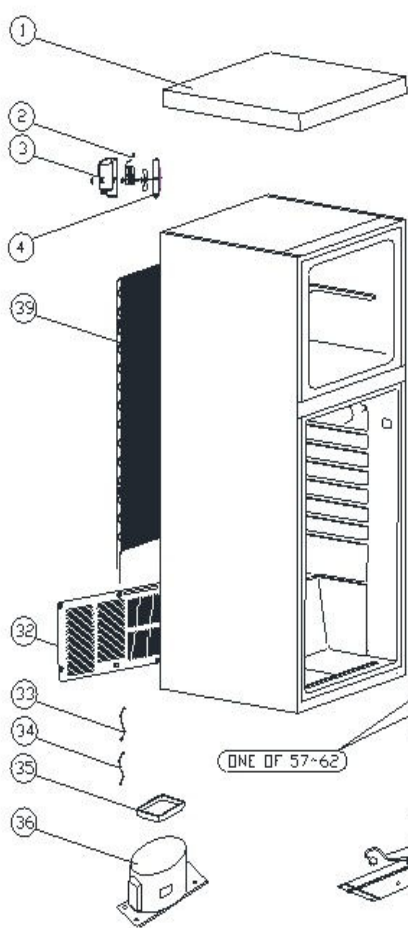

PRF12006HS

No.	Homa Code	Description of Spare Part	Quantity
6	2301400155	Upper door hinge	1
8	3031400040	Middle door hinge	1
9	3031400198	Lower door hinge	1
10	20120020062	Freeze shelf assembly	1
11	2501100002	Door switch	1
12	2100152341	Upper door	1
12.1	2200200032	Upper door gasket	1
12.2	2208510008	Right Aid Closer Of Upper Door	1
13	2100152593	Lower door	1
13.1	2200200033	Lower door gasket	1
13.2	2208510071	Right Aid Closer Of Lower Door	1
14	2500800222	Thermostat controller	1
14.1	2400200011	Thermostat	1
14.11	20122010037	Thermostat Knob	1
14.3	3050500007	Incandescent bulb	1
14.5	20122010002	Controller Shell	1
14.6	20122010048	Lamp Cover	1
14.7	3050600003	Light Holder	1
15	20120020028	Fridge shelf assembly	3
17	2207501651	Middle balcony	3
18	2207501650	Lower balcony	1
19	20122990103	Ice cube tray	1
20	2208300107	Egg tray	2
23	20120030027	Cover of crisper drawer	1
24	2207400645	Crisper drawer assembly	1
27	2400500027	Drier filter	1
28	3040600005	Process tube	1
29	20114070006	Connecting tube	1
30	3050100117	Power supply cord	1
31	20105050012	Compressor bracket	1
33	3050200095	Earthing wire of compressor	1
35	20122990440	Drain pan	1
36	3040100158	Compressor	1
37	2209100032	Front external handle of upper door	1
38	2209100054	Front external handle of lower door	1
56	20122080140	Door hinge cover, right	1
57	20122990781	Higher Foot	1
58	20122990782	Higher Leveling Foot	1
300	2700501632	Trademark	1
301	2700121522	Carton	1

ONE OF 57-62