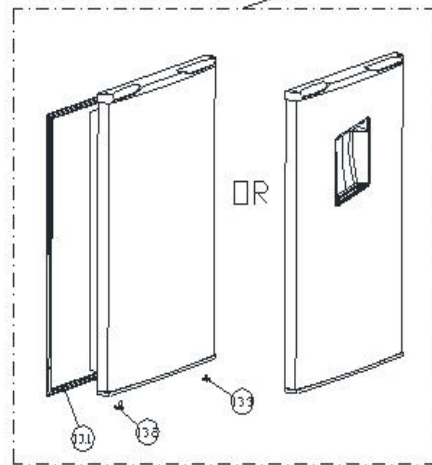

PRF12006HS

No.	Homa Code	Description of Spare Part	Quantity
6	2301400155	Upper door hinge	1
8	3031400040	Middle door hinge	1
9	3031400198	Lower door hinge	1
10	20120020062	Freeze shelf assembly	1
11	2501100002	Door switch	1
12	2100152341	Upper door	1
12.1	2200200032	Upper door gasket	1
12.2	2208510008	Right Aid Closer Of Upper Door	1
13	2100152593	Lower door	1
13.1	2200200033	Lower door gasket	1
13.2	2208510071	Right Aid Closer Of Lower Door	1
14	2500800222	Thermostat controller	1
14.1	2400200011	Thermostat	1
14.11	20122010037	Thermostat Knob	1
14.3	3050500007	Incandescent bulb	1
14.5	20122010002	Controller Shell	1
14.6	20122010048	Lamp Cover	1
14.7	3050600003	Light Holder	1
15	20120020028	Fridge shelf assembly	3
17	2207501651	Middle balcony	3
18	2207501650	Lower balcony	1
19	20122990103	Ice cube tray	1
20	2208300107	Egg tray	2
23	20120030027	Cover of crisper drawer	1
24	2207400645	Crisper drawer assembly	1
27	2400500027	Drier filter	1
28	3040600005	Process tube	1
29	20114070006	Connecting tube	1
30	3050100117	Power supply cord	1
31	20105050012	Compressor bracket	1
33	3050200095	Earthing wire of compressor	1
35	20122990440	Drain pan	1
36	3040100158	Compressor	1
37	2209100032	Front external handle of upper door	1
38	2209100054	Front external handle of lower door	1
56	20122080140	Door hinge cover, right	1
57	20122990781	Higher Foot	1
58	20122990782	Higher Leveling Foot	1
300	2700501632	Trademark	1
301	2700121522	Carton	1