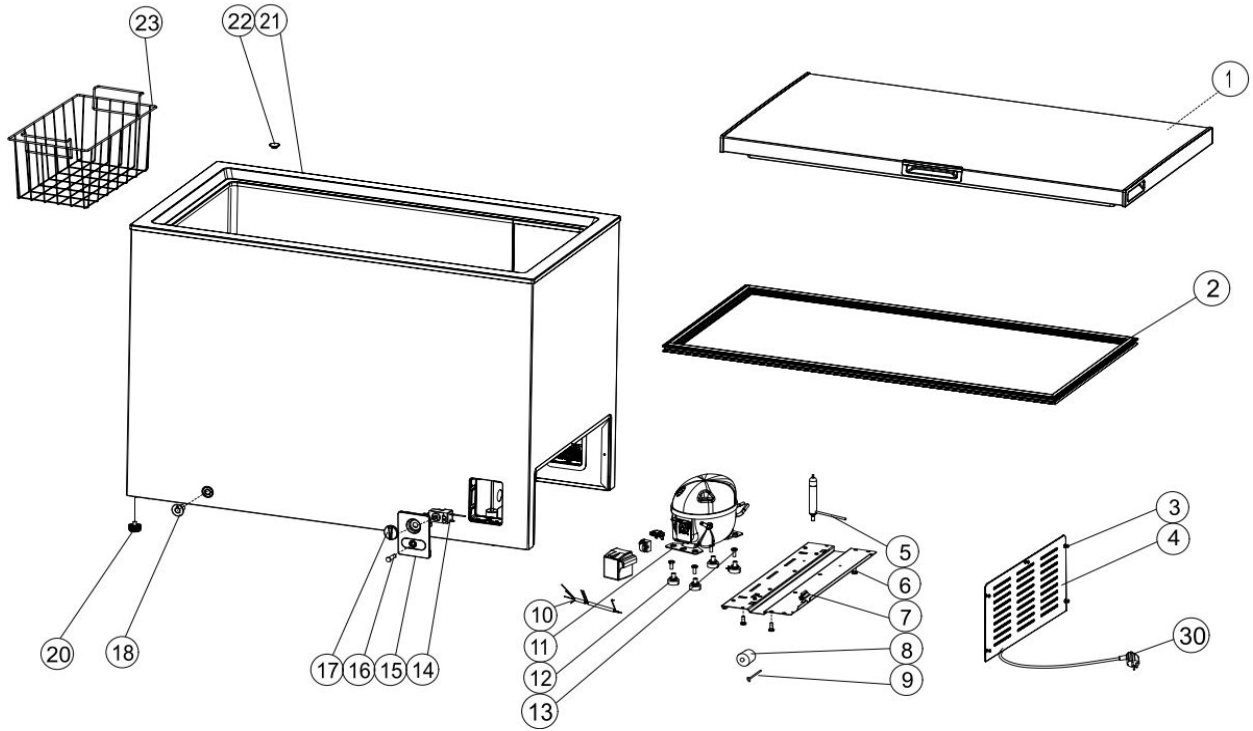

PFR10700W

**PFR10700W PART LIST(115V/60HZ,R600a)**

<b>No</b>	<b>Part Name</b>	<b>Part No</b>	<b>pcs</b>
1	foamed door assy	312090505399	1
2	door gasket	312240100468	1
3	self-tapping screw	312310200014	5
4	compressor room cover	312039900766	1
5	dry filter	312200600036	1
6	screw	312310400015	4
7	compressor supporting board	312031000118	1
8	Scroll wheel	312129900113	1
9	Roller pin	312039900012	1
10	Electrical connection line	312151400147	1
11	compressor	312200400543	1
12	vibration pad		4
13	compressor bolts		4
14	thermostat	312180100107	1
15	Electrical box	312121100245	1
16	Indication lamp	312180300131	1
17	Thermostat knob	312121200114	1
18	cap drain	312120500142	1
19	/	/	/
20	Feet	312121900041	2
21	foamed box assy	312090104137	1
22	Drain cork assy	312120500145	1
23	basket	312280200251	1
24	hinge assy	312031100289	2
25	upper cover hinge	312122300158	2
26	lower cover hinge	312122300159	2
27	screw	312310200096	14
28	compressor room fan heat shield	312120400063	1
29	screw	312310200083	1
30	Power supply cord with plug	312151100337	1