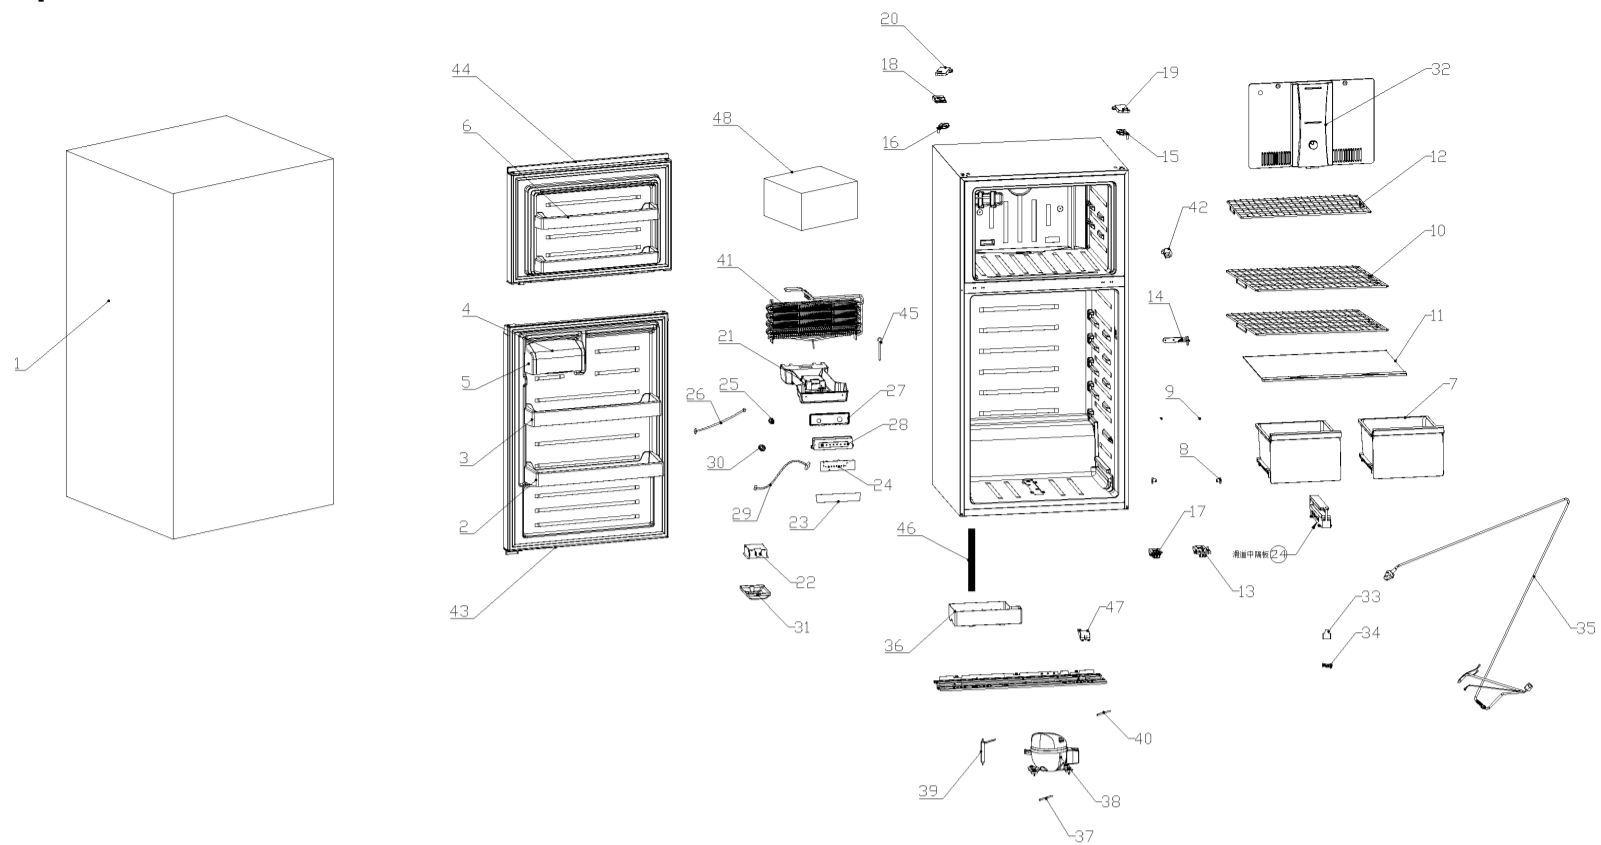

Spare Parts List PRN20050AW / PRN20070AB / PRN20060AS / PRNIM20051AW / PRNIM20071AB / PRNIM20061AS

No.	Part Code	Description of Spare Part	Quantity
1	3106003378	Carton	1
2	8200006301	Big Door rack,lower	1
3	8200006302	Middle Door rack,lower	1
4	8200006335	Cover of Small Door rack,lower	1
5	8200006336	Small Door rack,lower	1
6	8200006303	Door rack,upper	2
7	8200006304	Crisper drawer	2
8	8200003591	Drawer limit post	2
9	3200000330	Tapping Screw,GB/T845,ST4.2*13,ROHS	9
10	3404001542	Shelf,lower	2
11	8204007217	Cover of crisper drawer	1
12	3404001513	Shelf,upper	1
13	3406001125	Lower door hinge	1
14	3406001126	Middle door hinge	1
15	3406001127	Upper door hinge,right	1
16	3406001128	Upper door hinge,left	1
17	3406001124	Long adjust leg	1
18	8200006328	Upper door hinge cover	1
19	8200006329	Upper door hinge cover,right	1
20	8200006330	Upper door hinge cover,left	1
21	8200006383	lower air flue components	1
22	3406001123	Lamp holder	1
23	3101008260	Thermostat panel foil	1
24	3005001717	Main power board	1
25	3002000624	Lamp bulb	1
26	3009900756	Lamp holder line	1
27	8200006339	Thermostat panel cover	1
28	8200006345	Thermostat panel box	1
29	3009900745	Thermostat panel line	1
30	3500003819	Lamp holder seals	1
31	8200006338	Lamp cover	1
32	8200006389	Upper air flue components	1
33	8200006318	Housing of terminal 2	1
34	8200006319	Housing of terminal 1	1
35	3009900746	Power supply cord plug	1
36	8200005472	Drain pan	1
37	8109002822	Connecting tube of discharge tube	1
38	3000001652	Compressor	1
39	3405500862	Drier filter	1
40	8109002898	Connecting tube of process tube	1
41	3405500916	Refrigeration evaporator	1
42	3002000625	Door switch	1
43	8303502720	Lower White/Black door	1
44	8303502721	Upper White/Black door	1
45	8106008890	Evaporator heating tube heating wire	1
46	3504000244	External drain pipe	1
47	8200006486	Caster guard	1