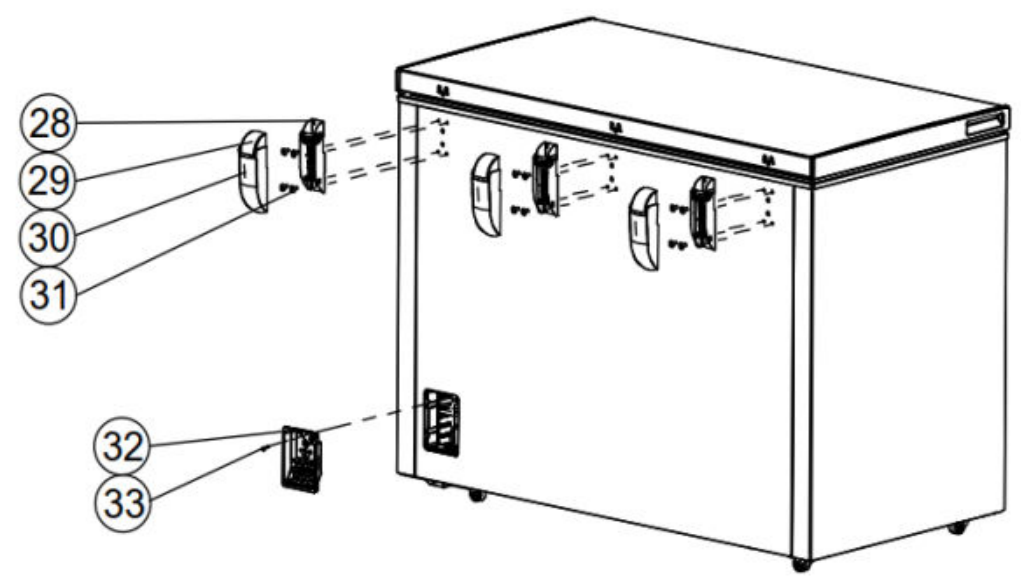

PFR122700W

PFR122700W PART LIST(115V/60HZ,R600a)					
No	Part Name	Part No	pcs	Remark	Wearing Parts
1	foamed door assy	312090506438	1		
2	handle	312121700140	1		
3	screw	312310200014	4		
4	handle cover	312121700141	1		
5	door gasket	312240100482	1		
6	compressor room cover	312120400050	1		
7	self-tapping screw	312310200014	5		
8	Power supply cord with plug	312151100337	1		
9	dry filter	312200600038	1		
10	screw	312310400015	4		
11	compressor supporting board	312031000175	1		
12					
13					
14	Electrical connection line	312151400147	1		
15	compressor	312200400804	1		
16	vibration pad		4		
17	compressor bolts		4		
18	thermostat	312180100114	1		
19	Electrical box	312121100304	1		
20	Indication lamp	312180300131	1		
21	Thermostat knob	312121200114	1		
22	cap drain	312120500142	1		
23	Roll wheel assy	312121900032	2		
24					
25	foamed box assy	312090105146	1		
26	water outlet inside cover	312120500145	1		
27	basket	312280200252	1		
28	hinge assy	312031100289	3		
29	upper cover hinge	312122300158	3		
30	lower cover hinge	312122300159	3		
31	screw	312310200096	21		
32	compressor room fan heat shield	312120400063	1		
33	screw	312310200083	1		