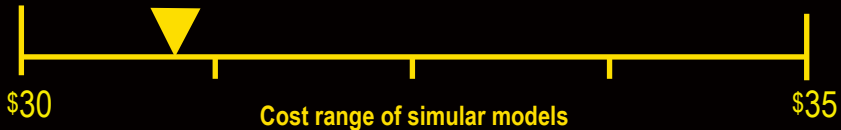

U.S. Government

Federal law prohibits removal of this label before consumer purchase.

ENERGYGUIDE

Chest Freezer
• Manual Defrost

PREMIUM LEVELLA
Model: PFR122700W
Capacity: 12.3 Cubic Feet

Compare **ONLY** to other labels with yellow numbers.
Labels with yellow numbers are based on the same test procedures.

Estimated Yearly Energy Cost

\$31

264 kWh

Estimated Yearly Electricity Use

Your cost will depend on your utility rates and use.

Cost range based only on chest and other freezer models of similar capacity.

Estimated energy cost based on a national average electricity cost of 12 cents per kWh.