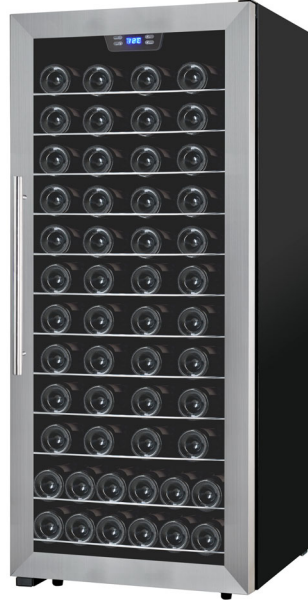

# Wine Cooler 94 Bottle

Model: PWC946KS

## DESCRIPTION

- Bottle capacity: 94 Bottle
- 10 + 1 Wire shelves
- Interior fan for better cooling performance
- Auto frost
- Interior LED whit light
- SS door frame with SS tube handle
- High quality and low vibration compressor
- Reversible door
- 2 Layers of full view tempered glass
- Black cabinet and liner
- Adjustable feet
- Memory function
- High/Low temperature alarm
- Winter heating element
- Power: 120 Watts

## TECHNICAL SPECS

- **Product:**  
Dimensions (in):  
W: 22.25 D: 21.65 H: 50.28  
Weight: 120.00 lb
- **Qty per Container:**  
20 F: 49 pcs  
40 STD: 103 pcs  
40 HQ: 152 pcs
- **Master Box:**  
Dimensions (in):  
W: 23.62 D: 22.91 H: 51.77  
Weight: 131.00 lb  
Volume: 15.789
- **UPC: 715688086344**