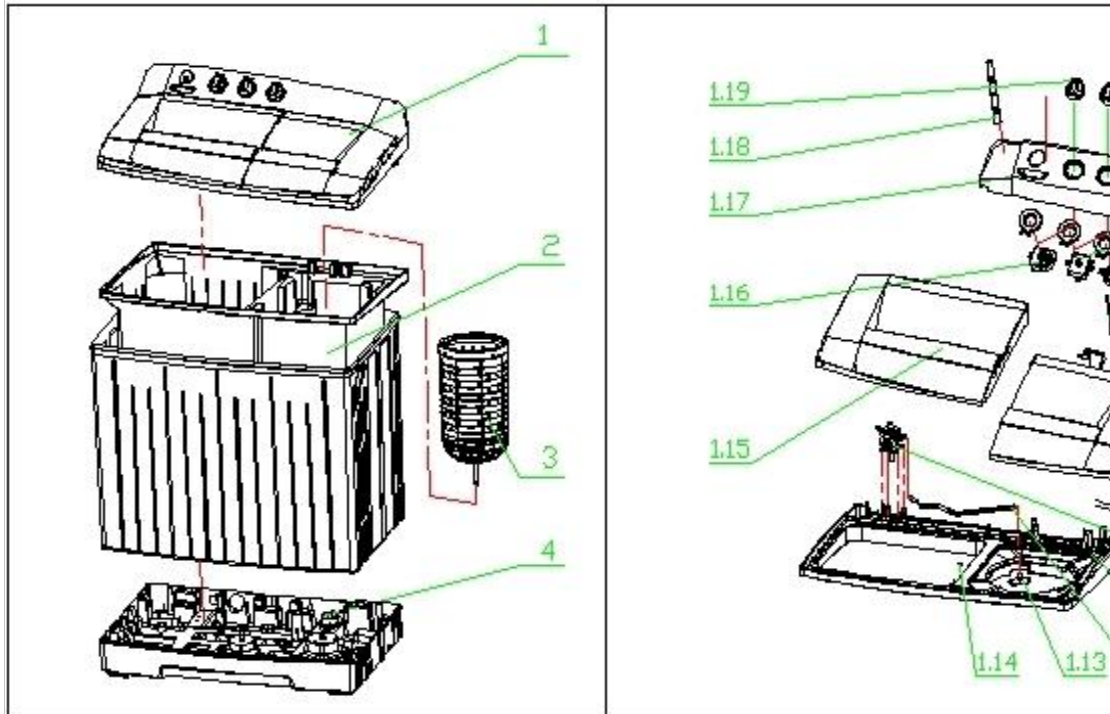

Midea RAC International Exploded View Parts for Model

Model PWM1010PM
329051000102

No.	Part Name	Quantity	BOM code
1.1	Waterproof Cover	3	
1.2	Water Flow Changeover Switch	1	
1.3	Spin Timer	1	
1.4	Drain Belt	1	

1.5	Breaking Belt	1
1.6	Hose Band	1
1.7	Spin Cover Kit	1
1.8	Safety Switch	1
1.9	Conversion Valve	1
1.10	Safety Box	1
1.11	Top Frame	1
1.12	Water Inlet Hose	1
1.13	Inlet Box	1
1.14	Screw Cap	2
1.15	Wash Cover Handle	1
1.16	Wash Timer	1
1.17	Control Panel	1
1.18	Water Inlet Hose	1
1.19	Knob	3
2.1	Pulsator Kit	1
2.2	Pulsator Washer	1
2.3	Overflow Cover Kit	1
2.3.1	Overflow Cover	1
2.3.2	Lint Filter	1
2.4	Back Cover	1
2.5	Drain Pipe	1
2.6	Retarder kit	1
2.7	Drain Valve Kit	1
2.8	Bottom Valve	1
2.9	Anti-vibration Ring	1
2.10	Rubber Washer	1
2.11	Brake Block	1
2.12	Twin-tub	1
2.14	Pulsator Screw Kit	1
2.15	Connecting Pipe	1
2.16	Drain Pump	1
2.17	Cabinet Kit	1
3.1	Spin Cover-Inner	1
3.2	Spin Tub Assembly	1