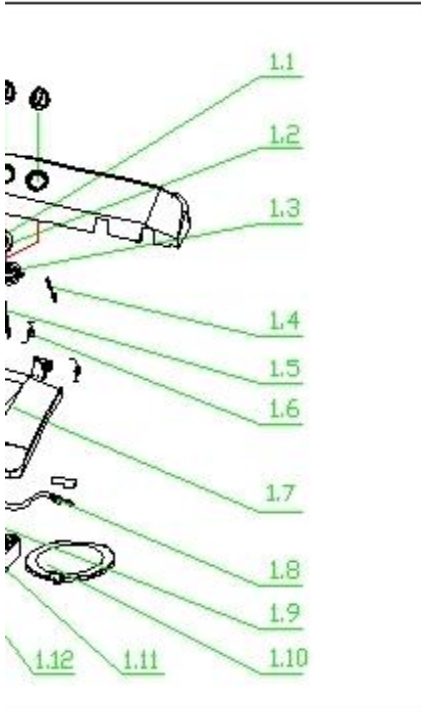

el

Price	Remark