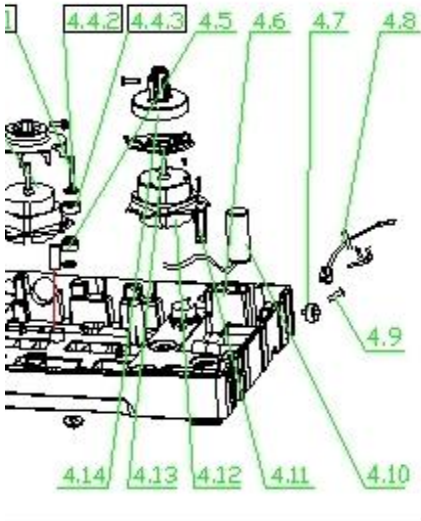

el

Price	Remark