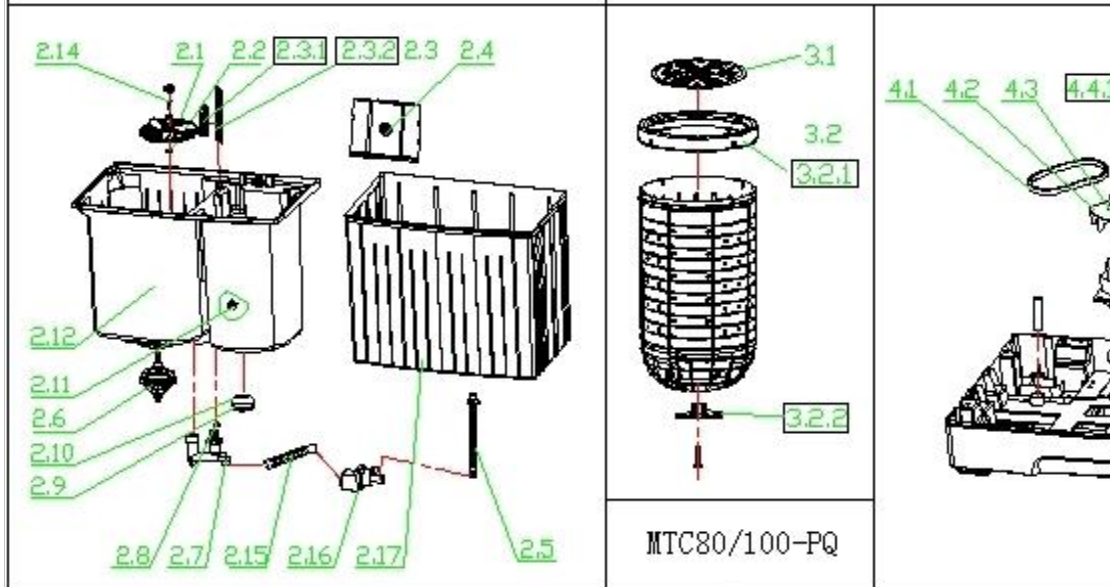

Midea RAC International Exploded View Parts for Model

Model PWM1010PM
329051000102

No.	Part Name	Quantity	BOM code
1.1	Waterproof Cover	3	
1.2	Water Flow Changeover Switch	1	
1.3	Spin Timer	1	
1.4	Drain Belt	1	

1.5	Breaking Belt	1
1.6	Hose Band	1
1.7	Spin Cover Kit	1
1.8	Safety Switch	1
1.9	Conversion Valve	1
1.10	Safety Box	1
1.11	Top Frame	1
1.12	Water Inlet Hose	1
1.13	Inlet Box	1
1.14	Screw Cap	2
1.15	Wash Cover Handle	1
1.16	Wash Timer	1
1.17	Control Panel	1
1.18	Water Inlet Hose	1
1.19	Knob	3
2.1	Pulsator Kit	1
2.2	Pulsator Washer	1
2.3	Overflow Cover Kit	1
2.3.1	Overflow Cover	1
2.3.2	Lint Filter	1
2.4	Back Cover	1
2.5	Drain Pipe	1
2.6	Retarder kit	1
2.7	Drain Valve Kit	1
2.8	Bottom Valve	1
2.9	Anti-vibration Ring	1
2.10	Rubber Washer	1
2.11	Brake Block	1
2.12	Twin-tub	1
2.14	Pulsator Screw Kit	1
2.15	Connecting Pipe	1
2.16	Drain Pump	1
2.17	Cabinet Kit	1
3.1	Spin Cover-Inner	1
3.2	Spin Tub Assembly	1