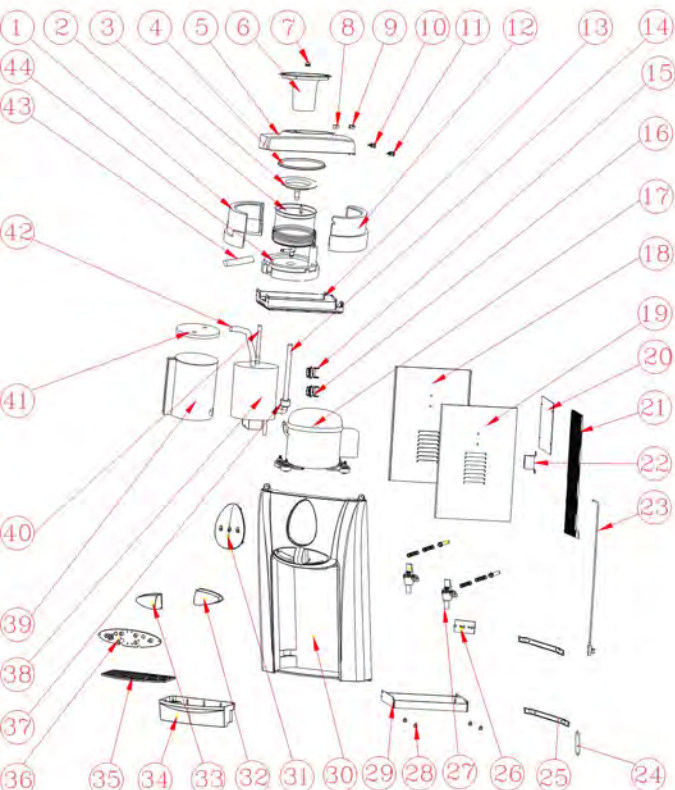

## Model:TY-TYR20

44	Bottom Insulating Foam	1	22	Thermostat (Water)	1
43	Cold Water Pipe(Out)	1	21	Condenser	1
42	Hot Water Pipe(Out)	1	20	Back Cover	1
41	Upper Insulating Sponge	1	19	Right Side Panel	1
40	Overfall Pipe	1	18	Left Side Panel	1
39	Side Insulating Sponge	1	17	Compressor	1
38	Hot Water Tank	1	16	Temp Control II	1
37	Check Valve	1	15	Temp Control I	1
36	Key-press baffle	1	14	Hot Water Pipe(In)	1
35	Drip Tray Cover	1	13	Cold Tank Holder	1
34	Drip Tray	1	12	Right Insulating Foam	1
33	Water Tap(Hot)	1	11	Rocker Switch(Green)	1
32	Water Tap(Cold)	1	10	Rocker Switch(Red)	1
31	PCB box cover(indicator)	1	9	Filter Sponge	1
30	Front Carapace	1	8	Filter Cover	1
29	Bottom Base	1	7	Feed Probe	1
28	Rubber Foot	4	6	Bottle Supporter	1
27	Water Outlet	1	5	Upper Cover	1
26	PCB(Indicator)	1	4	Sealing Ring	1
25	Condenser Supporter	2	3	Separator	1
24	Dry Fliter	1	2	Cold Water Tank	1
23	Power Cord	1	1	Left Insulating Foam	1
NO.	Parts Name	QTY	NO.	Parts Name	QTY