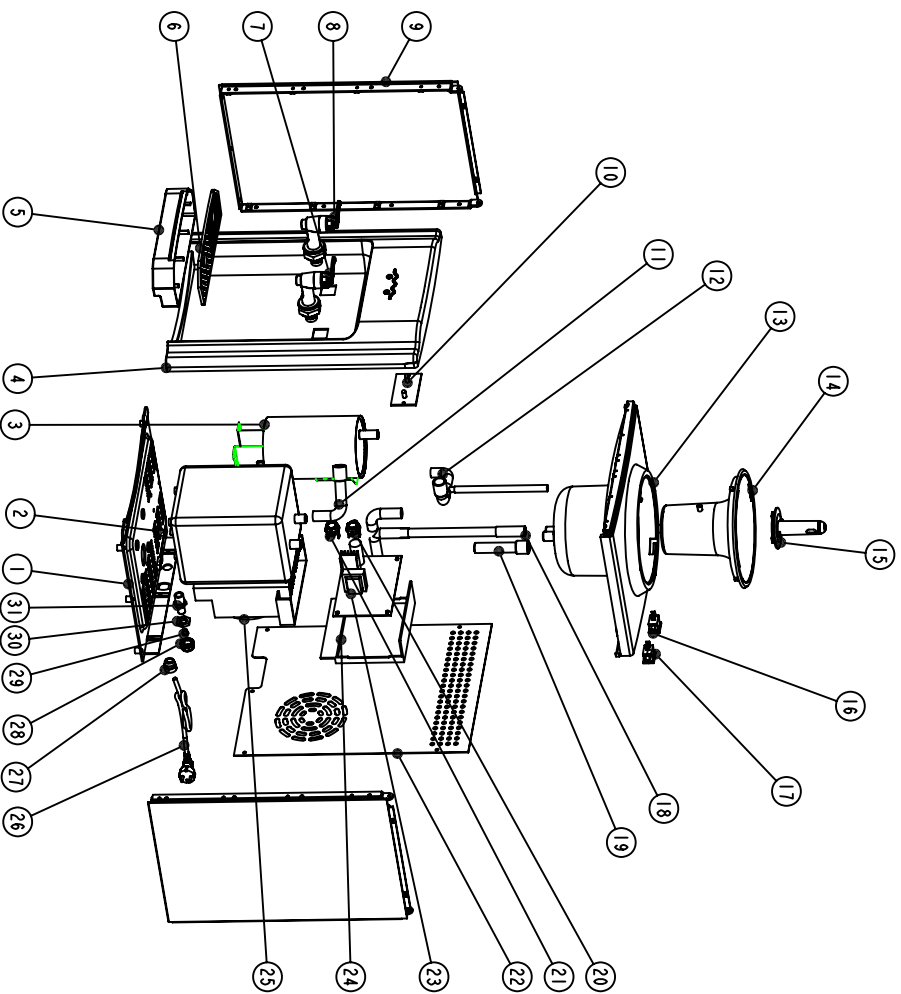

PREMIUM
MODEL PWC049Q

31	pollution discharge valve	1
30	pollution discharge nut	1
29	pollution discharge outlet plug	1
28	pollution discharge cover	1
27	power cord clip	1
26	power line	1
25	Electrical cold tank units	1
24	bracket	1
23	back panel	1
22	Power board	1
21	Temperature controller (95)	1
20	Temperature controller (88)	1
19	Cold tank inlet pipe	1
18	Hot tank inlet pipe	1
17	Cooling switch	1
16	Heating switch	1
15	Smart base core	1
14	smart base	1
13	tap cover	1
12	Hot water outlet pipe	1
11	Cold water outlet pipe	1
10	Circuit board	1
9	side board	2
8	hot tap units	1
7	odd tap units	1
6	water collecting box net	1
5	water collecting box	1
4	front shell	1
3	Hot tank units	1
2	Drainpipe rubber plug	1
1	bottom board	1
NO	NAME	Amount