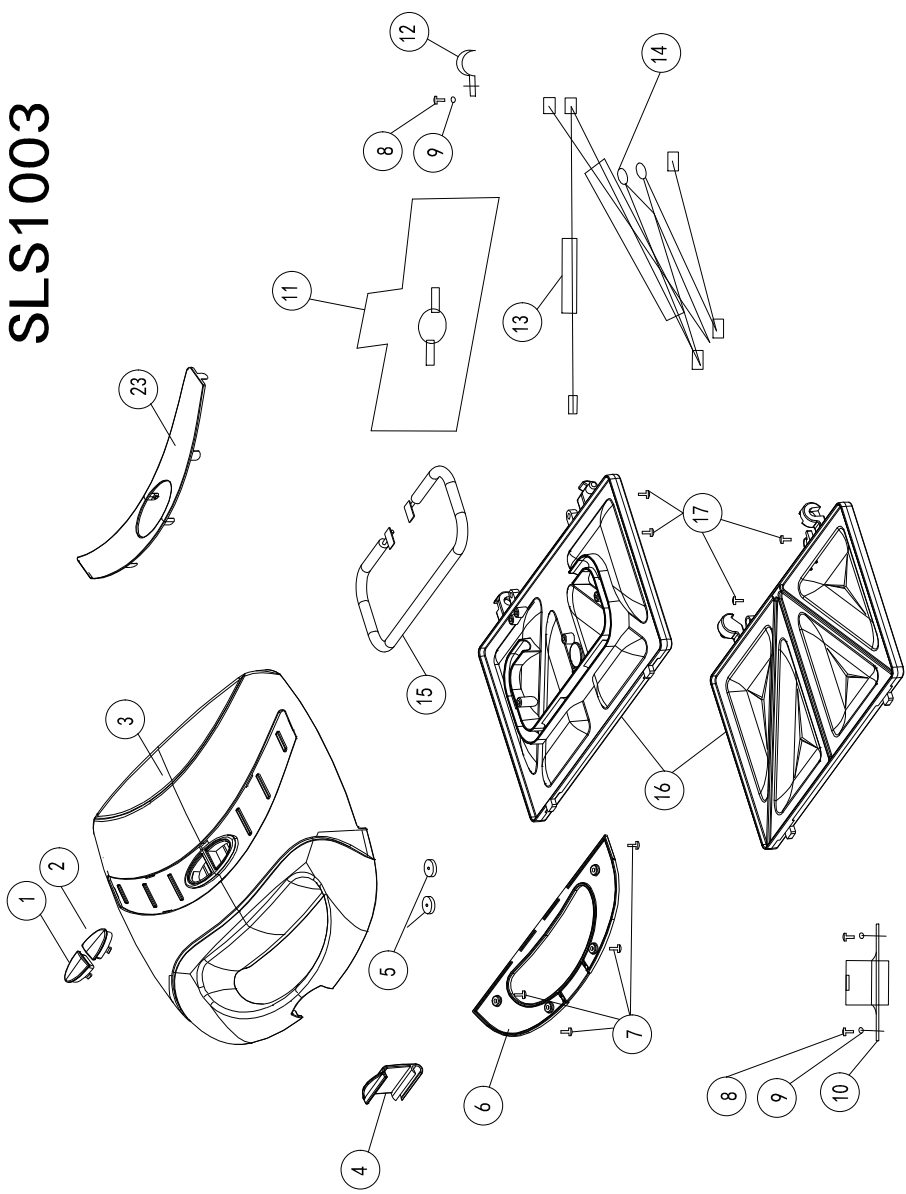

SLS1003

24	SUS DECORATION COVER	1
22	3*12 Screw	3
21	Power cord	1
20	Shroud	1
19	Silicon	2
18	Bottom shell	1
17	3*14 Screw	4
16	Baking plate	2
15	Heating element	2
14	Internal wire	1set
13	Fuse	1
12	Press flake	1
11	Mica plate	1
10	Thermostat	1
9	Ø3 Washer	3
8	3*5 Screw	7
7	3*12 Screw	8
6	Handle cover	2
5	Silicon	2
4	Handle clip	1
3	Top shell	1
2	Green lamp	1
1	Red lamp	1
NO.	Parts	Qty