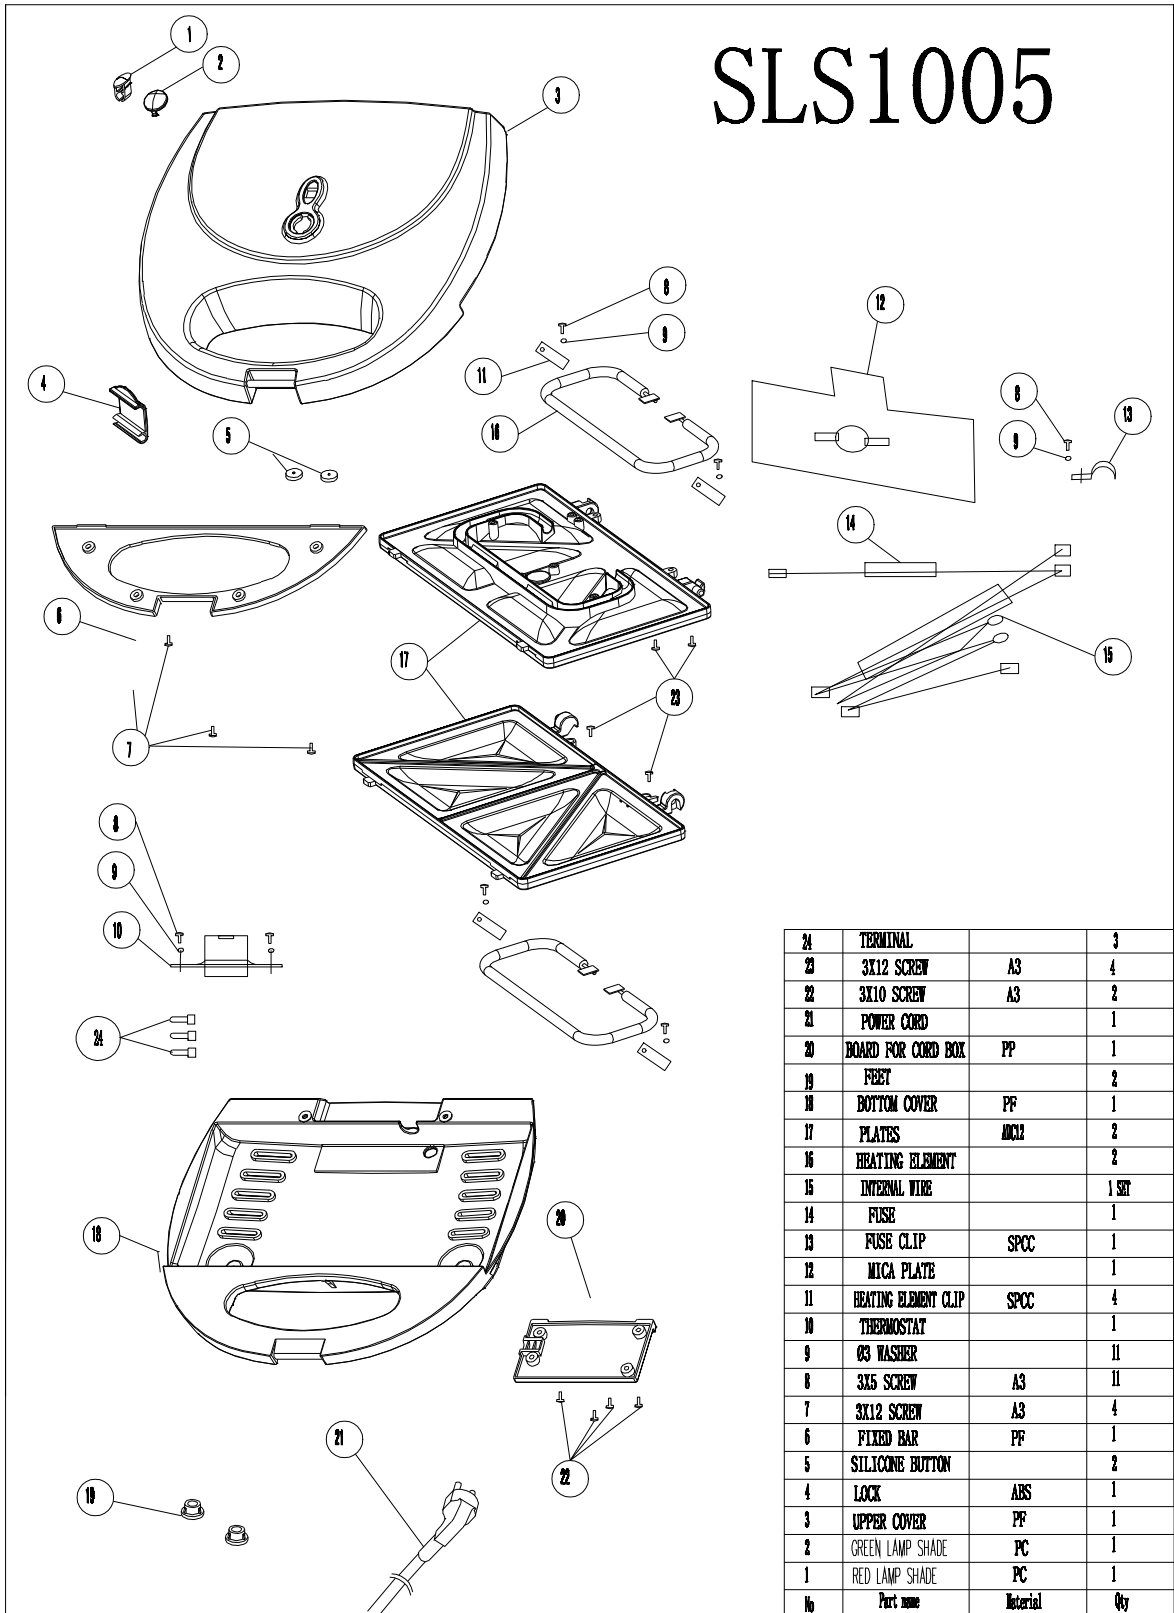

SLS1005

24	TERMINAL		3
23	3X12 SCREW	A3	4
22	3X10 SCREW	A3	2
21	POWER CORD		1
20	BOARD FOR CORD BOX	PP	1
19	FEET		2
18	BOTTOM COVER	PF	1
17	PLATES	MU32	2
16	HEATING ELEMENT		2
15	INTERNAL WIRE		1 SET
14	FUSE		1
13	FUSE CLIP	SPCC	1
12	MICA PLATE		1
11	HEATING ELEMENT CLIP	SPCC	4
10	THERMOSTAT		1
9	O3 WASHER		11
8	3X5 SCREW	A3	11
7	3X12 SCREW	A3	4
6	FIXED BAR	PF	1
5	SILICONE BUTTON		2
4	LOCK	ABS	1
3	UPPER COVER	PF	1
2	GREEN LAMP SHADE	PC	1
1	RED LAMP SHADE	PC	1
No	Part name	Material	Qty