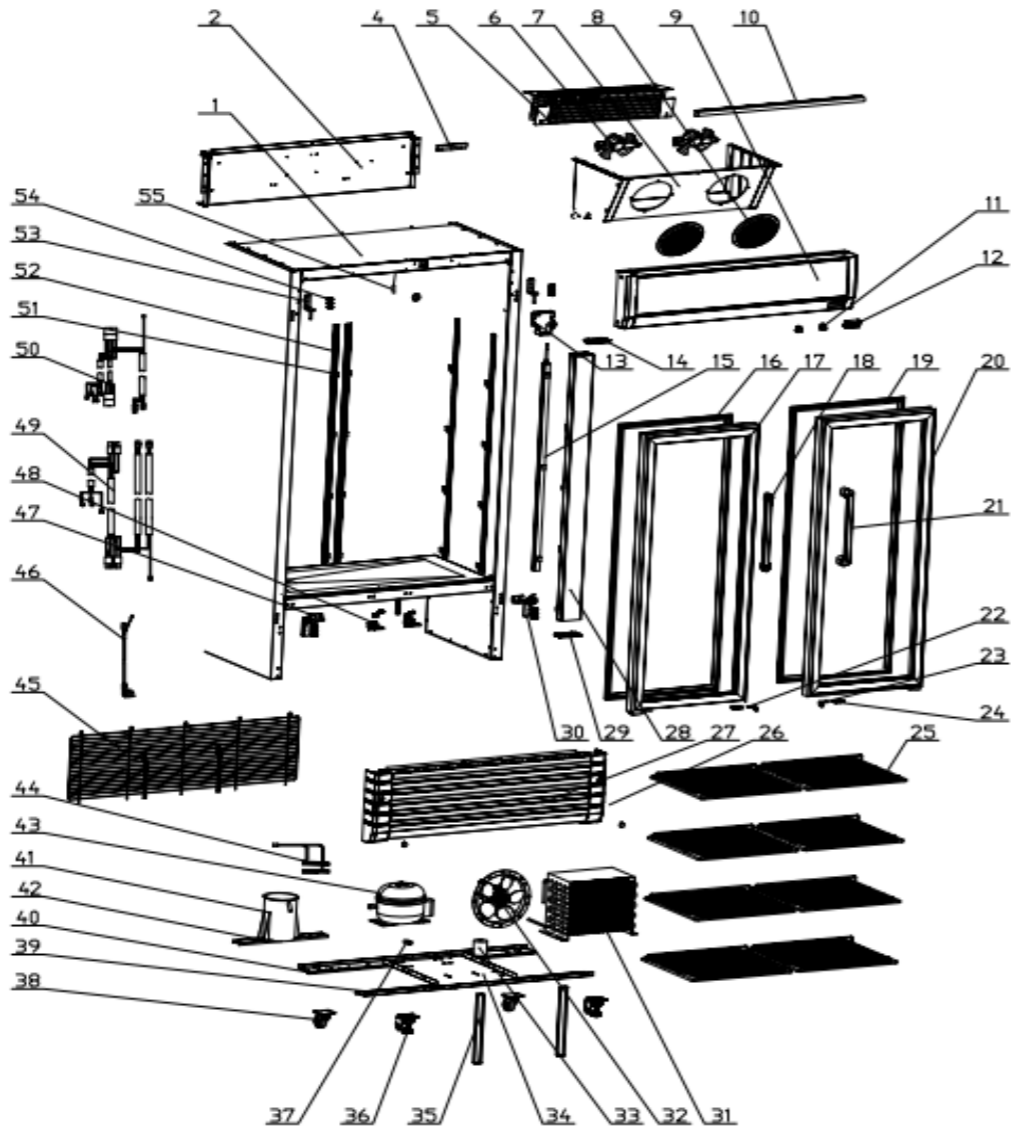

NO.	SPARE PARTS	code
2	FRONT PANEL ASSEMBLY	3.1.1.40.0010
5	EVAPORATOR	1.03.56.633
6	EVAPORATOR FAN	1.01.11.175
9	LED BOX	3.7.09.510
10	TOP LED LIGHT	1.01.08.081
12	DIGITAL CONTROL BOARD	1.01.13.151
15	LED LIGHT	1.01.08.082
16	DOOR GASKET	1.02.61.851
17	LEFT DOOR	1.03.68.689
18	LEFT DOOR HANDLE	1.02.26.509
19		1.02.26.510
20	RIGHT DOOR	1.03.68.688
25	RACKS	1.03.95.10.235
30	RIGHT HINGE	1.03.79.161
31	CONDENSER	1.03.57.069
32	CONDENSER FAN	1.01.11.202
36	UNIVERSAL WHEEL	1.02.75.011
43	COMPRESSOR	6.03.01.369
46	POWER CORDS	1.01.01.252
47	LEFT HINGE	1.03.79.160
49	SENSOR WIRE	1.01.13.159
53	UPPER HINGE	1.03.79.159
54	SENSOR	1.01.13.158

**PRN165DX
PRN185DX**

1	CABINET	36	UNIVERSAL WHEEL
2	FRONT PANEL ASSEMBLY	37	HOLDER
3		38	SUPPORT PLATE
4		39	PANEL
5	EVAPORATOR	40	PANEL
6	EVAPORATOR FAN	41	WATER DRYER BOX
7	FAN COVER	42	SUPPORT PLATE
8	FAN PANEL	43	COMPRESSOR
9	LIGHT BOX	44	WATER DRYER
10	TOP LED LIGHT	45	COMPRESSOR COVER
11	LAMP SWITCH	46	POWER CORDS
12	DIGITAL CONTROL BOARD	47	LEFT HINGE
13	ELECTRICAL BOX	48	SUPPORTER
14	LED LIGHT COVER	49	SENSOR WIRE
15	LED LIGHT	50	INNER WIRE
16	LEFT DOOR GASKET	51	BRACKET
17	LEFT DOOR	52	RACKS HOLDER
18	LEFT DOOR DANDLE	53	UPPER HINGE
19	RIGHT DOOR GASKET	54	SCREW
20	RIGHT DOOR	55	SENSOR
21	RIGHT DOOR HANDLE		
22	LEFT LOCK PLATES		
23	RIGHT LOCK PLATES		
24			
25	RACKS		
26	DECORATION PANEL COVER		
27	DECORATION PANEL		
28	CENTER SILL		
29	BOTTOM COVER		
30	RIGHT HINGE		
31	CONDENSER		
32	CONDENSER FAN		
33	CAPACITOR		
34	COMPRESSOR PANEL		
35	SUPPORTER PANEL		