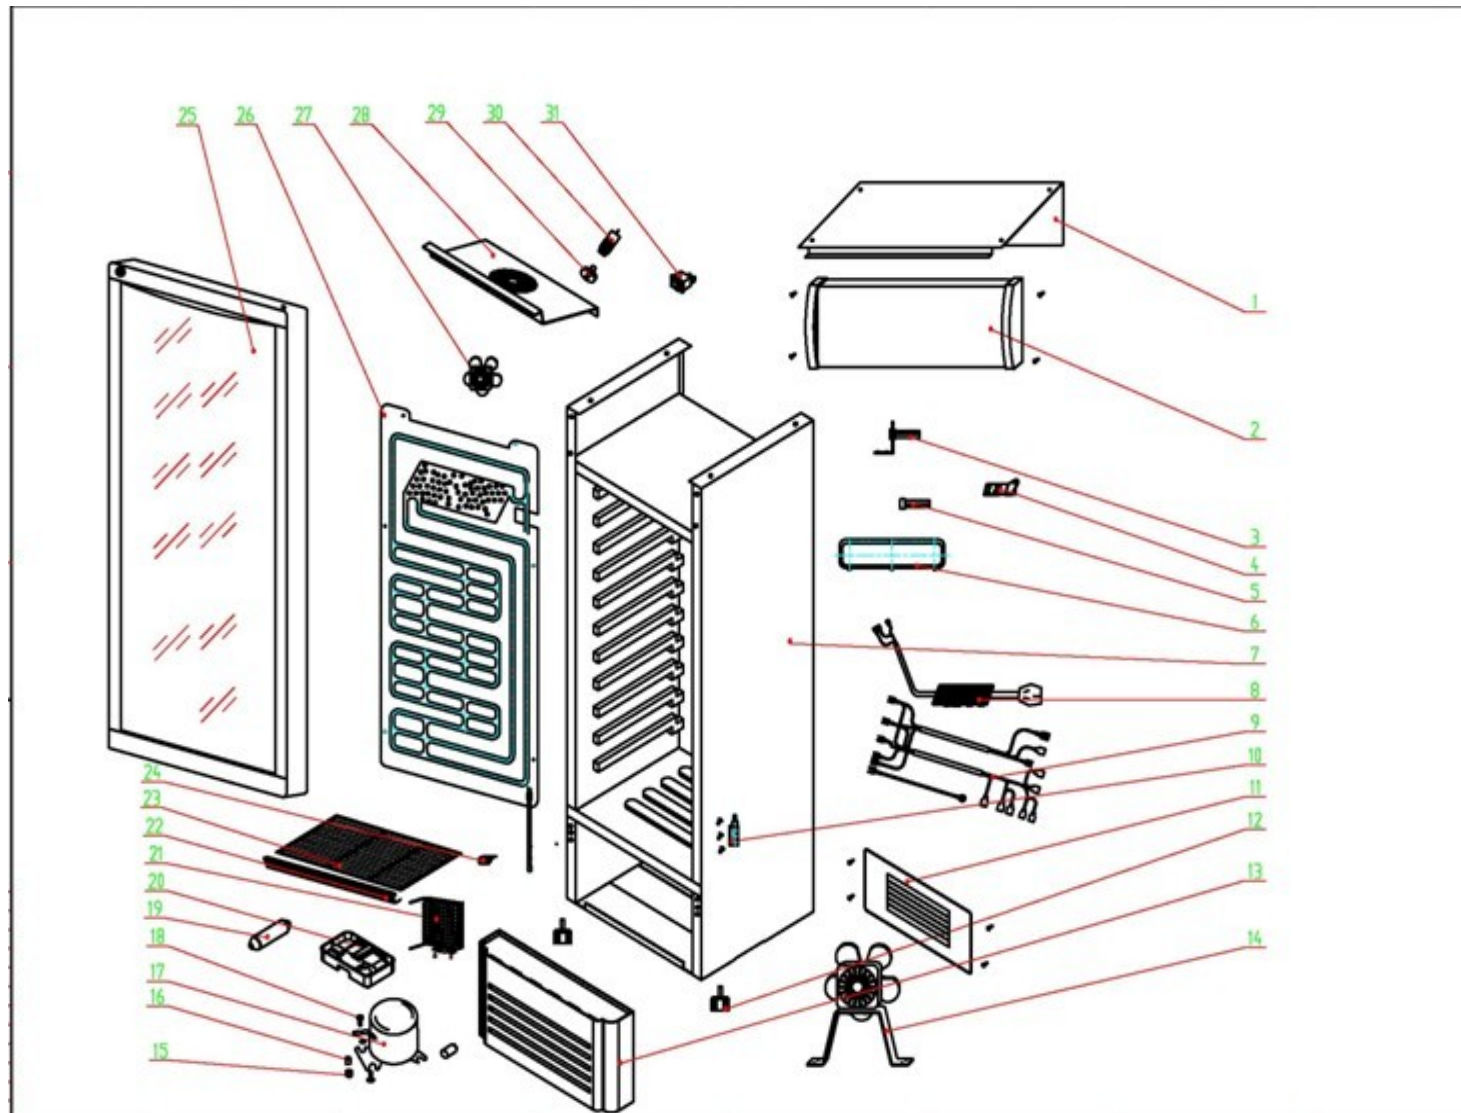

MODEL : PRF68DX/PRF98DX/PRF128DX

1	UP-BACK BOARD
2	LIGHT BOX
3	LIGHT COMP
4	UP-HINGE
5	LAMP
6	LAMP COVER
7	CABINET
8	PLUG
9	INTERNAL WIRING
10	DOWN-HINGE
11	COVER
12	FIXED FEET
13	DECORATED PANEL
14	FAN
15	RUBBER PAD
16	CASING
17	COMPRESSOR
18	SCREW
19	FILTER
20	DRIP TRAY
21	CONDENCER
22	SIDE REIN
23	SHELF
24	STOP DOG
25	DOOR
26	EVAPORATOR
27	FAN
28	WIND SHIELD
29	THERMOSTAT KNOB
30	THERMOSTAT
31	LAMP SWITCH