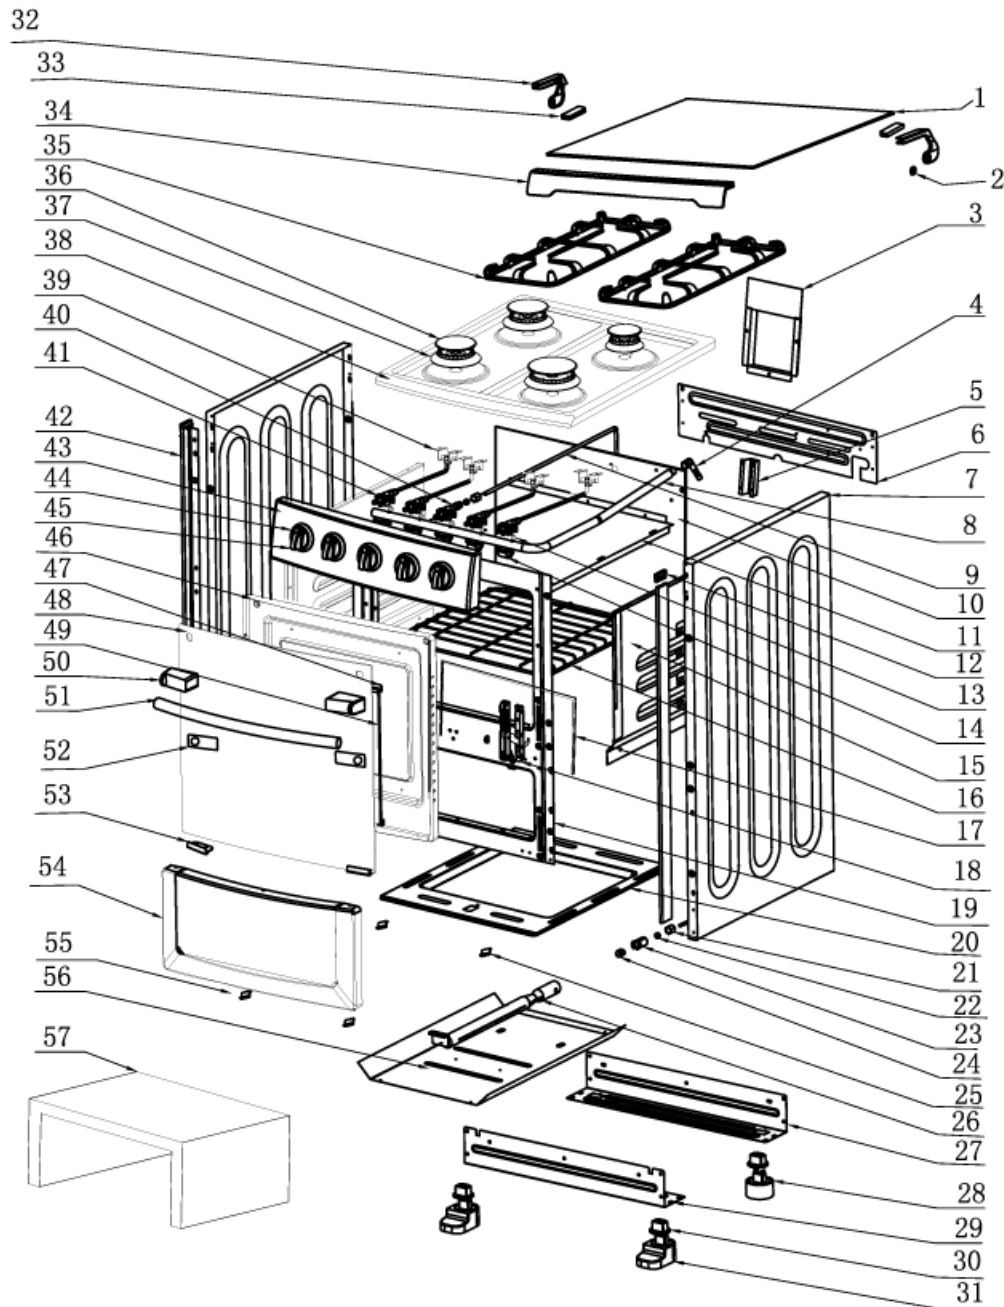

No.	descriptions of goods	No.	descriptions of goods	No.	descriptions of goods
55	down support for drawer	28	rounded rubber leg	1	glass cover
56	reflect sheet	29	front beam	2	ring
57	insulation cottom	30	fixer for rubber leg	3	chimney

31	rubber leg	4	ellbow
32	glass cover support	5	nozzle support
33	silica gel for glass cover	6	fixer for gas pipe
34	500# cover front support	7	outer sider sheet
35	iron cast rack	8	gas pipe
36	burner cap(1 big,2 medium,3 small)	9	oven burner aluminium tube
37	burner(1 big,2 medium, 3 small)	10	back sheet
38	top face	11	inner top panel
39	aluminium tube	12	edgings cover
40	valve for oven	13	silica gel for valve
41	valve	14	fixer for valve
42	edgings	15	inner sider sheer(L/R)
43	control panel	16	grill
44	knob base	17	silica gel for oven door
45	knob	18	hinge
46	oven door inner sheet	19	front sheet
47	glass clip for inner glass	20	tray
48	oven outer glass door	21	connerctor nut
49	oven door inner glass	22	seal groove
50	handle support	23	upper suppot for glass
51	handle	24	nozzel for oven
52	silica gel for handle support	25	upper support for drawer
53	glass clip for inner glass	26	oven burner
54	oven under door	27	back beam