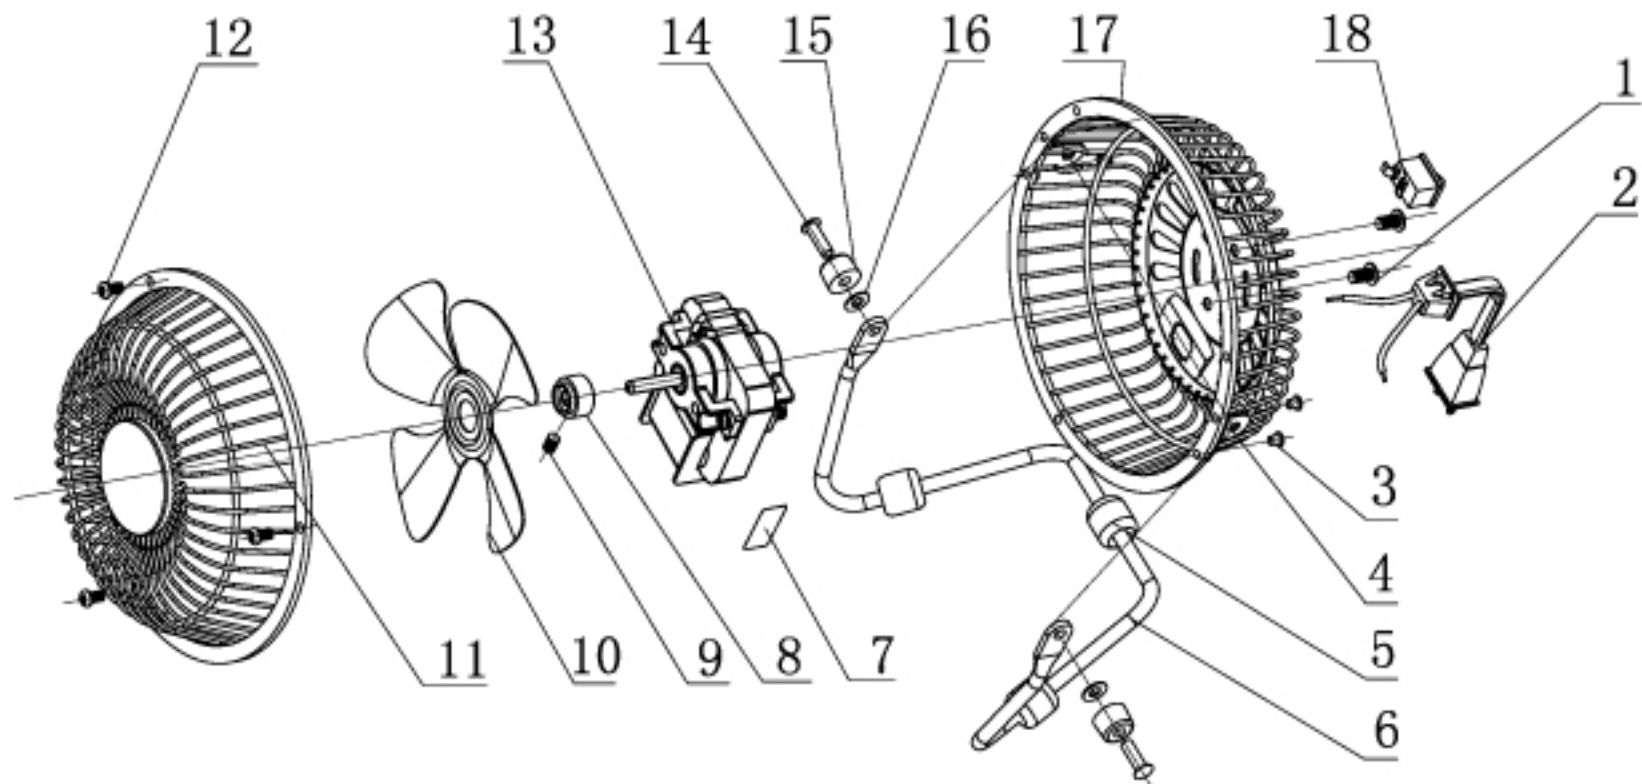

PFF040H exploded view

18	switch	1		9	blot	1
17	rear grill	1		8	blade hub	1
16	washer	2		7	nameplate	1
15	rubber circle	2		6	bracket	1
14	rivet	2		5	rubber said	3
13	motor	1		4	ear ring	2
12	blot	3		3	rivet	4
11	front grill	1		2	power cord	1
10	blade	1		1	blot	2
No.	NAME	QTY		No.	NAME	QTY