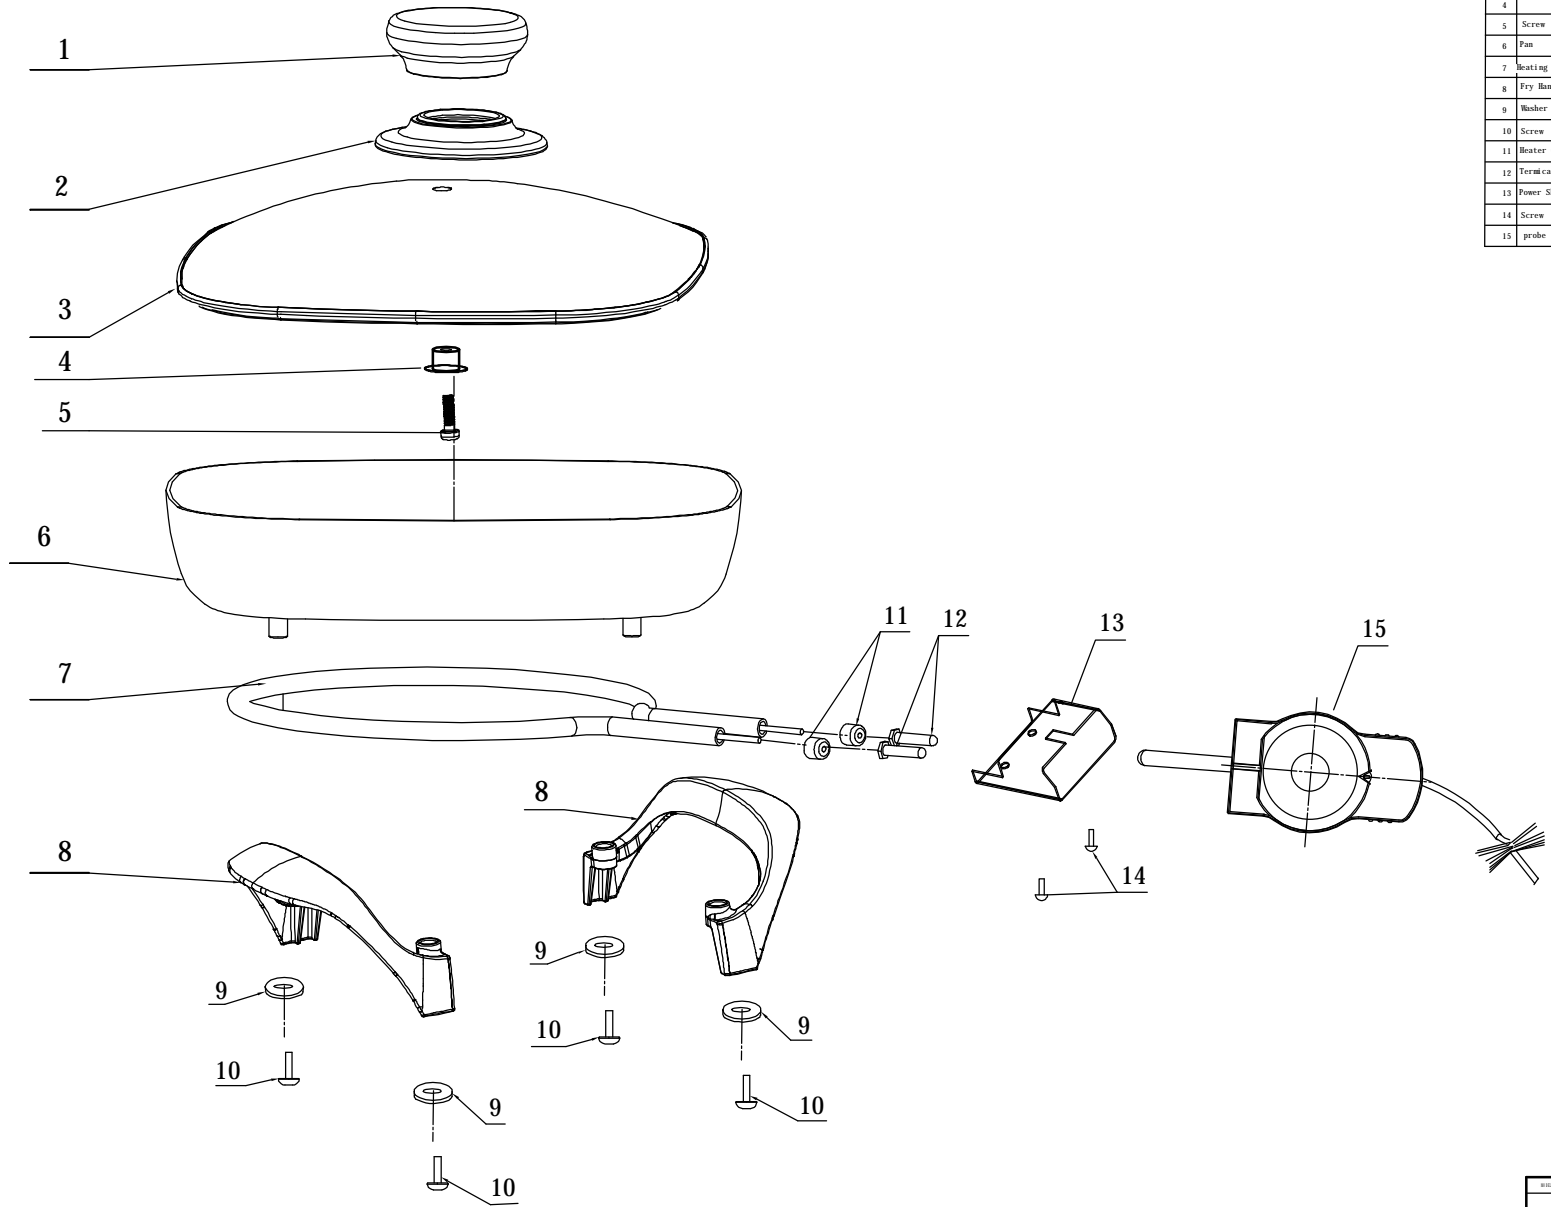

序號	英文名稱	圖號/料號	數量	材質/規格
1	Handle	10807-06-B-1	1	PF-T373J
2	Handle seat	10807-06-B	1	PF-T373J
3	Glass lid	C2223-10A	1	T-4.0
4		51224-03	1	
5	Screw	33224-02	1	
6	Pan	C2223-06A	1	ADC-12 冷8200/8233
7	Heating Element	C2223-08A	1	AL 120V/1200W
8	Fry Hands	1029V-03-B	2	PF-T373J
9	Washer	35000-0308-4090x	4	
10	Screw	3329V-135-4*10	4	
11	Beater Cap	5129V-02-B	2	
12	Terminal	30240-01	2	
13	Power Shroud	C2223-09A	1	SPCC T-0.8
14	Screw	33000-44-3*6	2	
15	probe	10240-0778BU-E2PS	1	

DATE	tk-2223cq	BY	DATE	FILE
DESIGN		CHECK		
DATE		APPROVED		
FILE		FILE		
FILE		FILE		
FILE		FILE